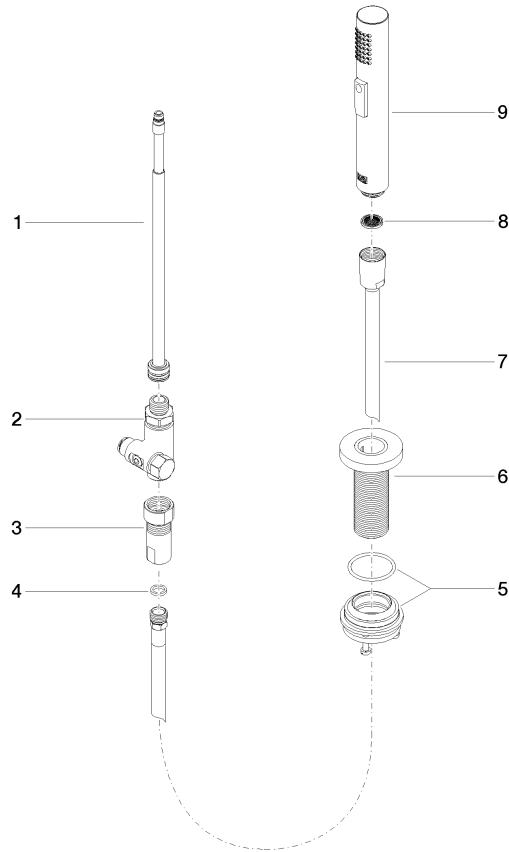

Rinsing spray set - Chrome

27 731 970

- with round rosette
- spray flow
- automatic spout/shower diverter
- height of mixer 191 mm
- hole diameter rinsing spray 32mm
- fabric braided hose 1500 mm
- sprayface with anti-scaling system
- lead-free

Can only be combined with 32815682, 33826861, 32815861, 33836888, 32816888, 20816892, 33836875, 32815875.

Intrinsic protection against back flow.

	Chrome	27 731 970-00
	Brushed Platinum	27 731 970-06
	Platinum	27 731 970-08
	Durabrand (23kt Gold)	27 731 970-09
	Dark Chrome	27 731 970-19
	Brushed Durabrand (23kt Gold)	27 731 970-28
	Matte Black	27 731 970-33
	Brushed Champagne (22kt Gold)	27 731 970-46
	Champagne (22kt Gold)	27 731 970-47
	Brushed Chrome	27 731 970-93
	Brushed Dark Platinum	27 731 970-99

Rinsing spray set - Chrome

27 731 970

mm [inches]

Flow rate chart

Certificates

LGA_29572.

LGA_38643.

Belgaqua_24-005-
27_3.

Rinsing spray set - Chrome

27 731 970

Parts for other finishes can be found here: [Brushed](#)
[Platinum](#)

Spare parts list

No.	Item Number	Name	Quantity used	Delivery time
1	90 28 20 068 00 90	connection	1	2
2	90 17 09 046 12 90	diverter	1	2
3	90 24 03 241 00 90	nipple	1	2
4	90 14 20 019 00 90	seal	1	2
5	04 23 10 047 00 92	fixing set	1	60
6	90 27 86 001 00-00	rosette	1	-
Spare part can no longer be ordered, please order the replacement item				
7	90 30 02 062 00-00	hose	1	2
8	09 23 01 039 90	sieve	1	2
9	04 12 11 158 00-00	shower	1	10