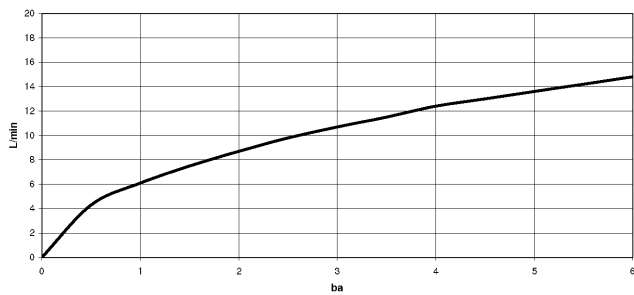

Rinsing spray set - Chrome

27 731 970

- with round rosette
- spray flow
- automatic spout/shower diverter
- height of mixer 191 mm
- hole diameter rinsing spray 32mm
- fabric braided hose 1500 mm
- sprayface with anti-scaling system
- lead-free

Can only be combined with 32815682, 33826861, 32815861, 33836888, 32816888, 20816892, 33836875, 32815875.

Intrinsic protection against back flow.

	Chrome	27 731 970-00
	Brushed Platinum	27 731 970-06
	Platinum	27 731 970-08
	Durabrand (23kt Gold)	27 731 970-09
	Dark Chrome	27 731 970-19
	Brushed Durabrand (23kt Gold)	27 731 970-28
	Matte Black	27 731 970-33
	Brushed Champagne (22kt Gold)	27 731 970-46
	Champagne (22kt Gold)	27 731 970-47
	Brushed Chrome	27 731 970-93
	Brushed Dark Platinum	27 731 970-99

Rinsing spray set - Chrome

27 731 970

mm [inches]

Flow rate chart

Certificates

LGA_29572.

LGA_38643.

Belgaqua_24-005-
27_3.