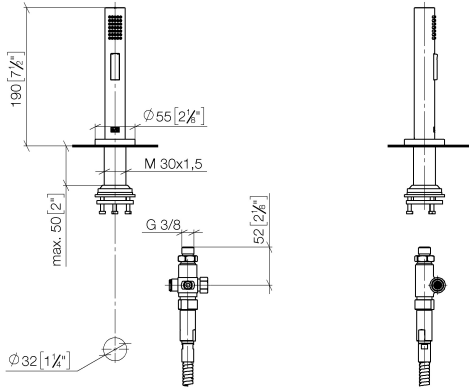

Rinsing spray set - Chrome

27 731 970

- with round rosette
- spray flow
- automatic spout/shower diverter
- height of mixer 191 mm
- hole diameter rinsing spray 32mm
- fabric braided hose 1500 mm
- sprayface with anti-scaling system
- lead-free

Rinsing spray set - Chrome

27 731 970

mm [inches]

Flow rate chart

Certificates

LGA_29572.

LGA_38643.

Belgaqua_24-005-
27_3.

Rinsing spray set - Chrome

27 731 970

Parts for other finishes can be found here: [Brushed](#)
[Platinum](#)

Spare parts list

No.	Item Number	Name	Quantity used	Delivery time
1	90 28 20 068 00 90	connection	1	2
2	90 17 09 046 12 90	diverter	1	2
3	90 24 03 241 00 90	nipple	1	2
4	90 14 20 019 00 90	seal	1	2
5	04 23 10 047 00 92	fixing set	1	60
6	90 27 86 001 00-00	rosette	1	-
Spare part can no longer be ordered, please order the replacement item				
7	90 30 02 062 00-00	hose	1	2
8	09 23 01 039 90	sieve	1	2
9	04 12 11 158 00-00	shower	1	10